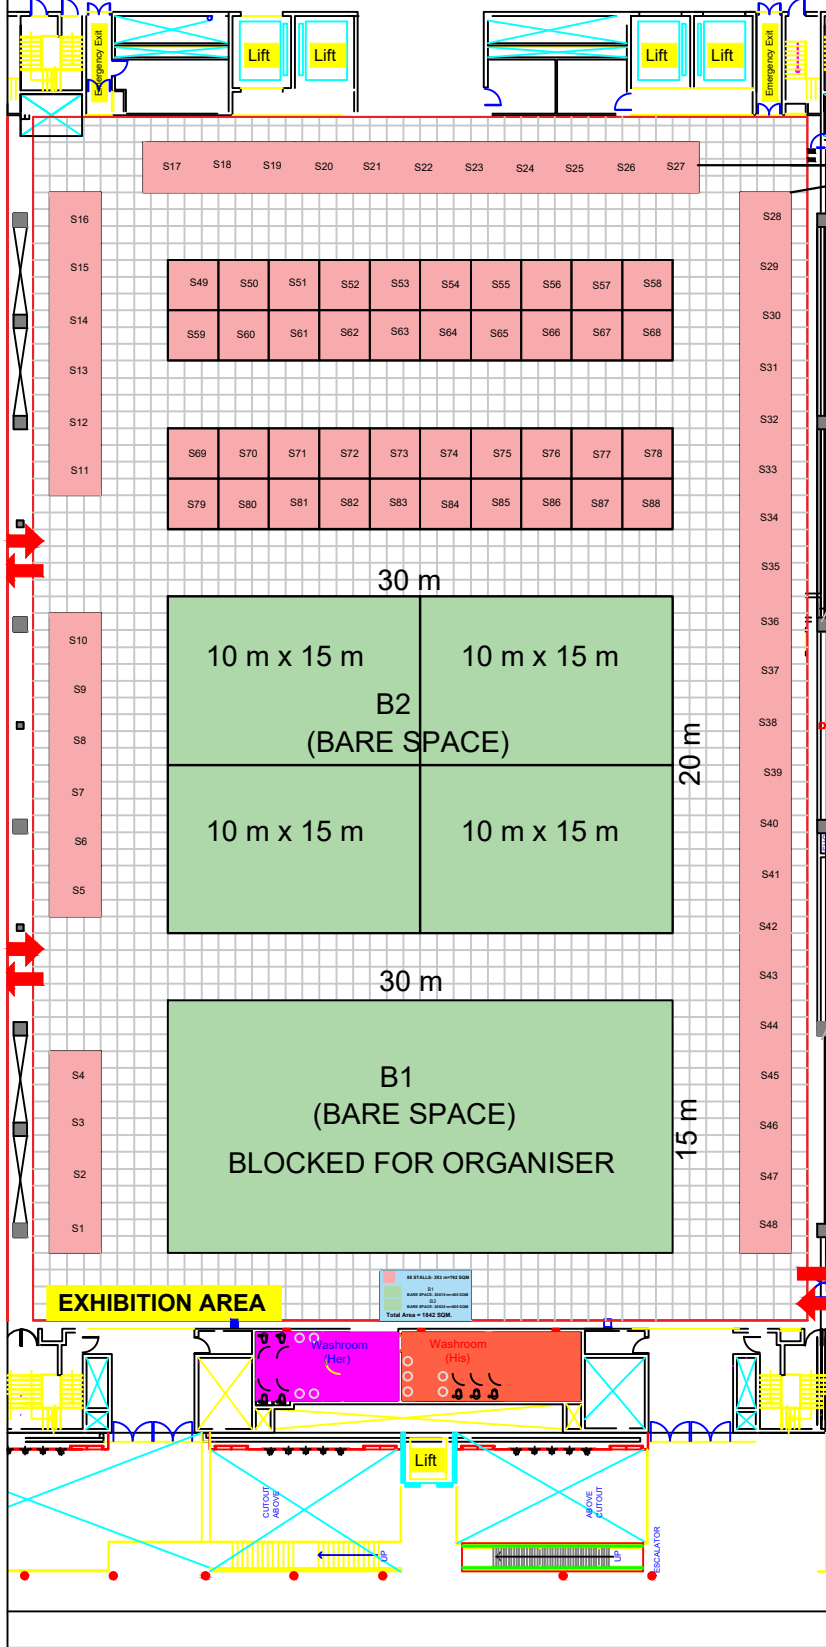

Hall -6

INDIA EXPO CENTRE GREATER NOIDA

SHELL SPACE